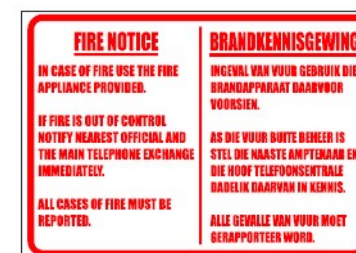

F 16

Entrance

450 x 300 mm
600 x 400 mm

F 17

In Case Of Fire

450 x 300 mm
600 x 400 mm

F 18

Fire Notice