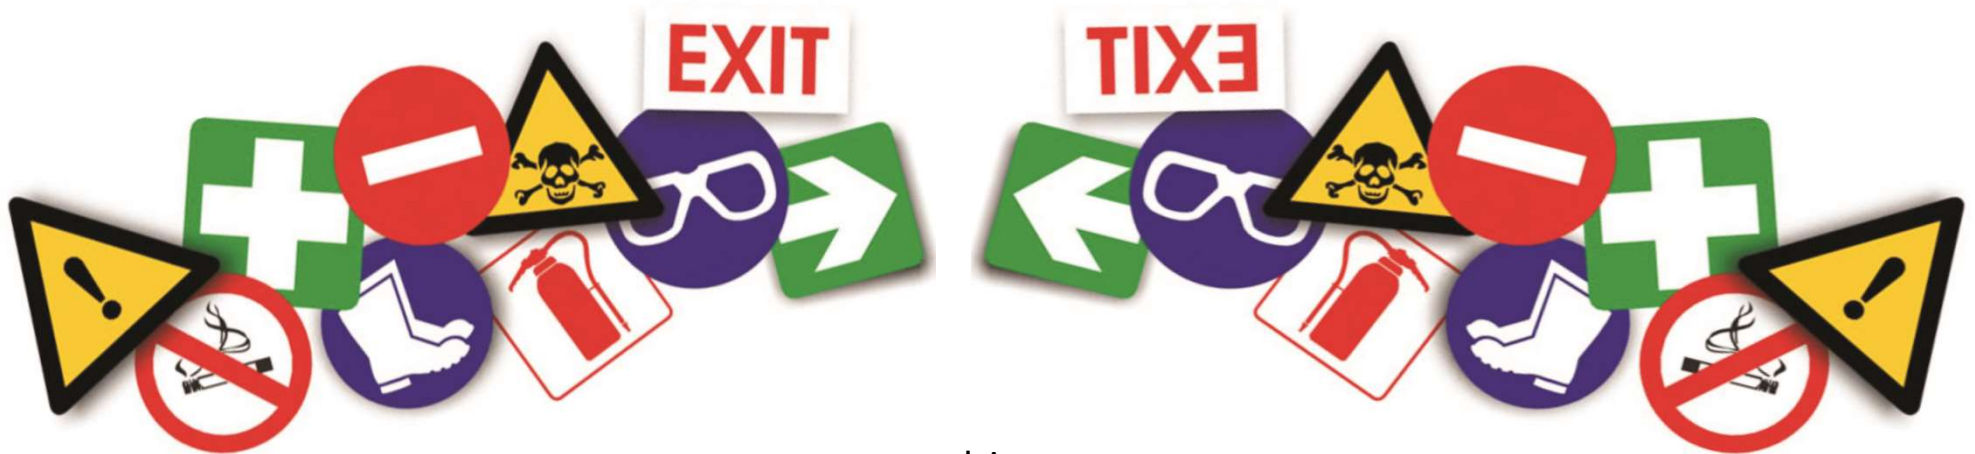

SA

Road Signs

manufacturers of all traffic and safety signs

Basic Required Signage For General Construction Works

www.saroadsigns.co.za

General Job-Site Signs:

 **HARD HATS**
 **EYE PROTECTION**
 **EAR PROTECTION**
 **FOOT PROTECTION**
 **HIGH VISIBILITY VEST**

The Required PPE above **MUST BE WORN IN THIS AREA**

SITE SAFETY MANDATORY

 **ALL VISITORS MUST REPORT TO SITE OFFICE**
 **HARD HATS**
 **HIGH VISIBILITY VEST**
 **SAFETY GLASSES**
 **SAFETY SHOES**
 **EAR PROTECTION**
 **HAND PROTECTION**